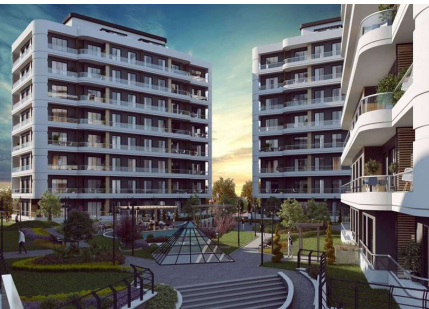

RIGHT HOME 111

righthome
real estate consultancy

The project was built on a land area of 11.000 square meters, and it consists of 4 blocks containing 148 apartments ranging from 1+1 to 1+4 types.

This project includes apartment types 1+1, 2+1, 2+1 with open kitchen, 2+1 Duplex, 3+1, 3+1, 3+1 Duplex and 4+1 Duplex Apartment. All these options are carefully designed to be suitable for you to enjoy your time with your family.

The project is located in the European side of Istanbul in Avcilar district, just by the Sea of Marmara.

The project is located in the middle of the city, you can easily reach all your needs such as school, hospital, metro, university, airport, shopping mall and other essential services.

Shopping Malls | 10 Minutes

Metrobus | 10 Minutes

The project has social facilities that offer you the comfort and luxury life you have always dreamed of, such as a fully equipped gym, outdoor swimming pool, children's playground and gardens.