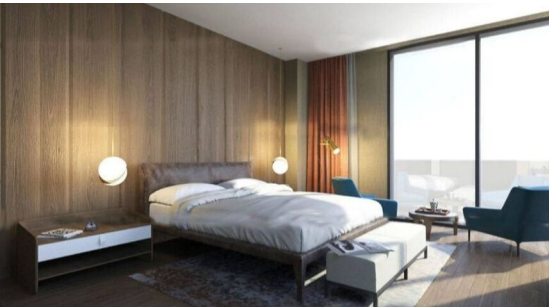

The project offers apartment options ranging from 1+1, 2+1 and 3+1.

The views in the project are open from the four sides.

The project is suitable for Turkish Citizenship.

The location of the project in Basin Express indicates that it is within the area of gathering of hotels, large companies, shopping centres, commercial and educational centres as well as hospitals and universities, and this area was specifically designated as the best destination for real estate investment in Istanbul for the years 2019, 2020.

The project has social facilities that offer you the comfort and luxury life you have always dreamed of, such as a private security, security cameras, reception services, elevators and parking

ABOUT US