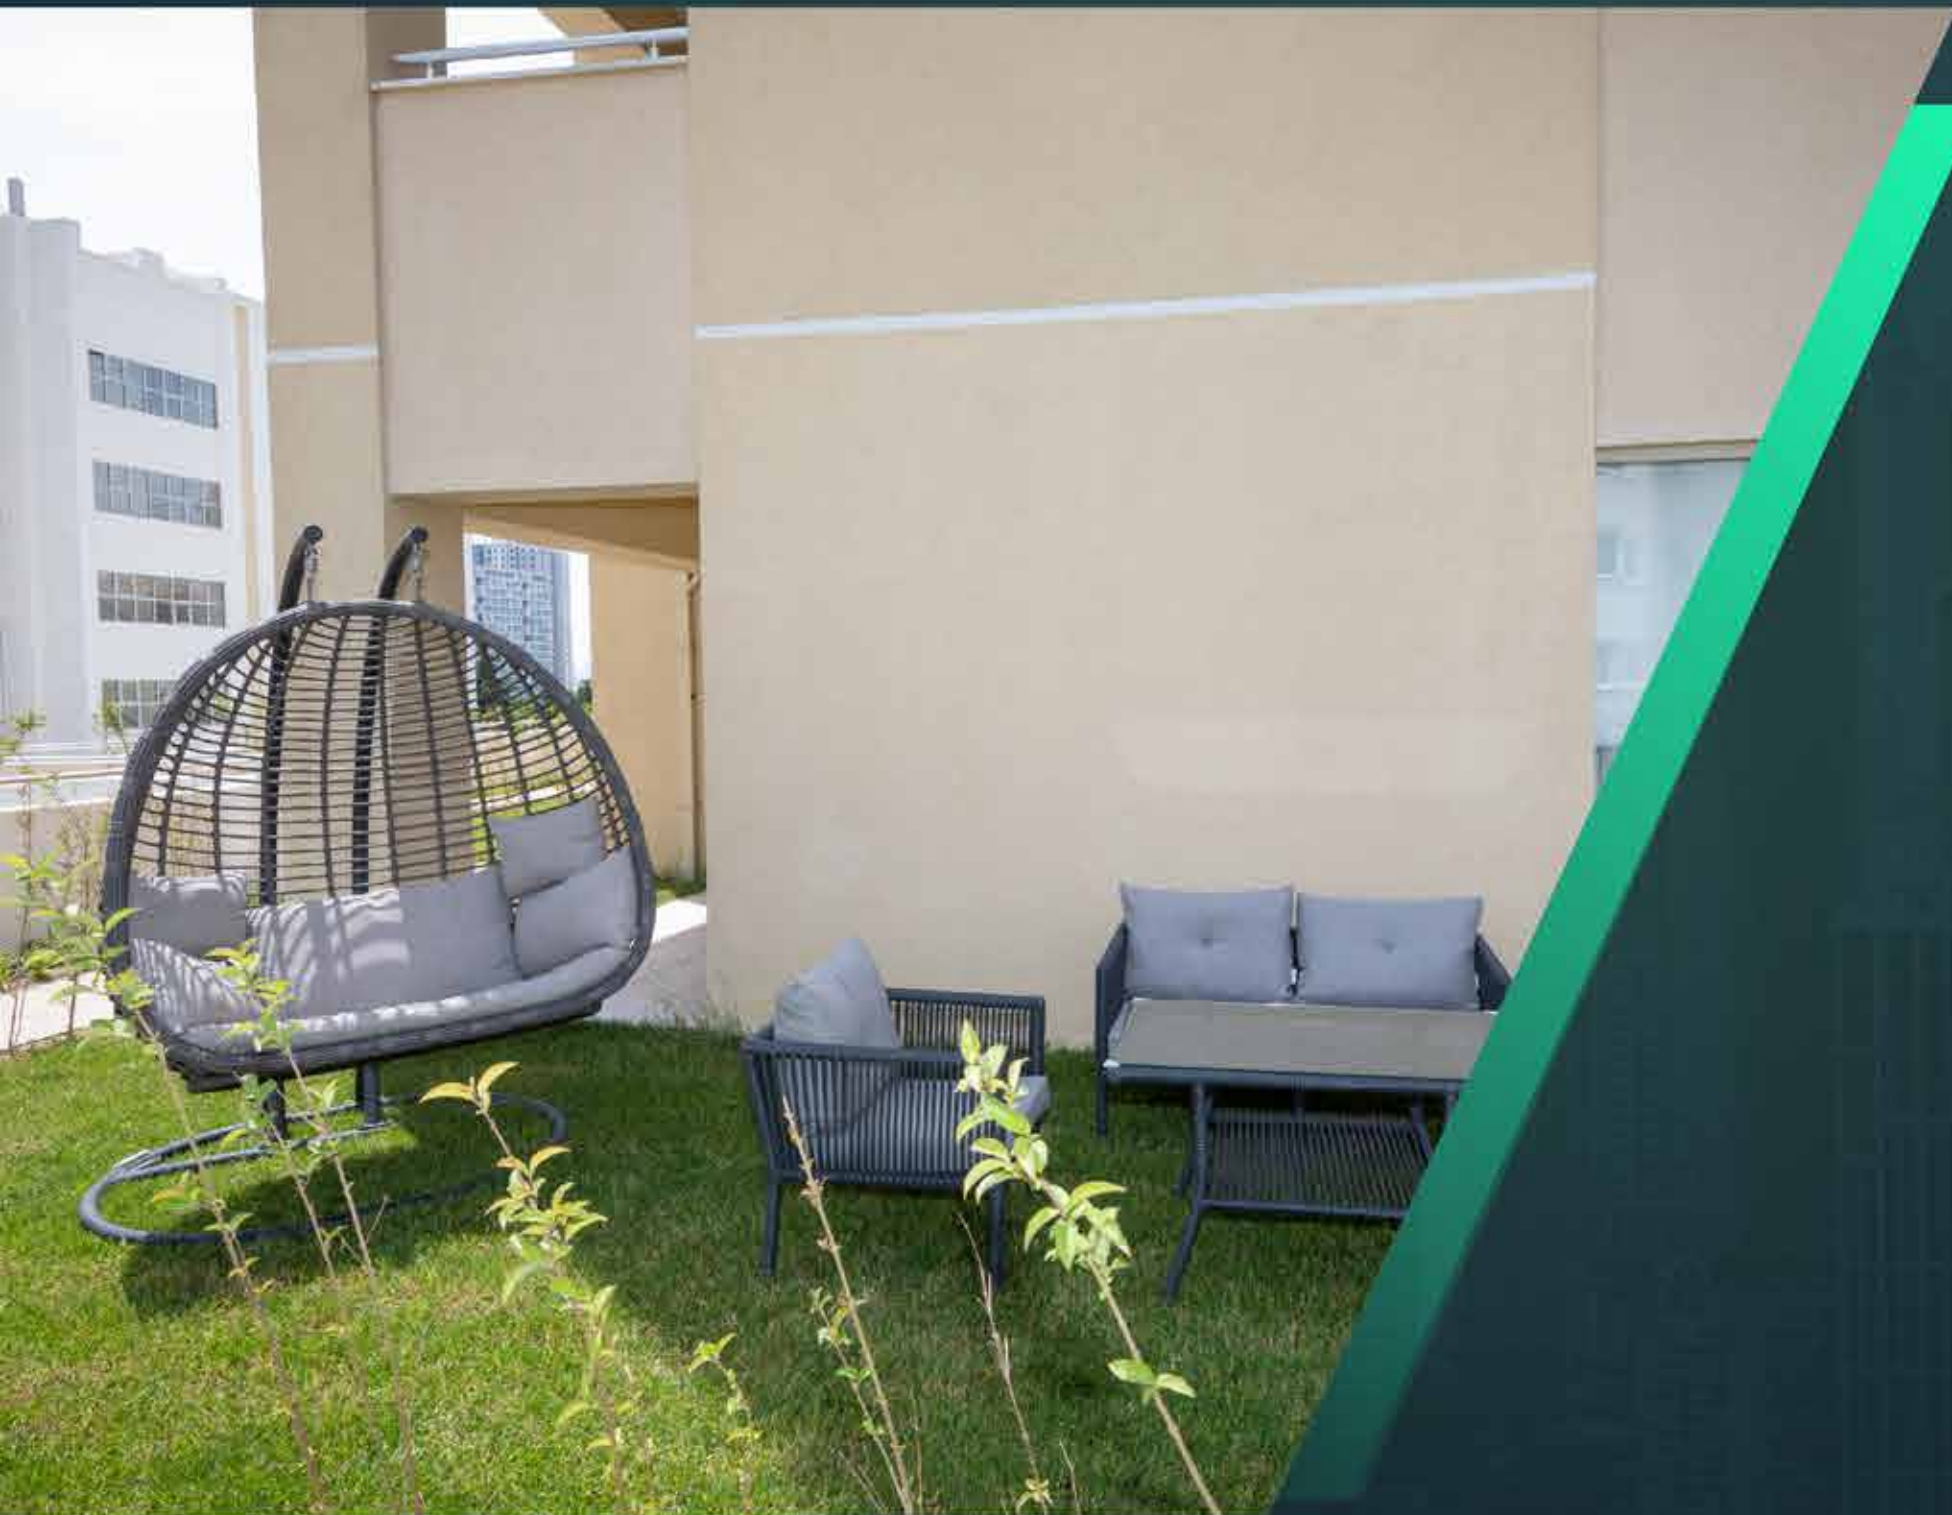

Project

Overview

The project area is 9271 square meters and the construction area is 25 thousand square meters, providing you with a suitable life that you will undoubtedly enjoy.

Many choices are available in front of you.

Where the project consists of two blocks, 10 floors in the building, 2 + 1 and 3 + 1, a total of 84 flat options and 7 stores.