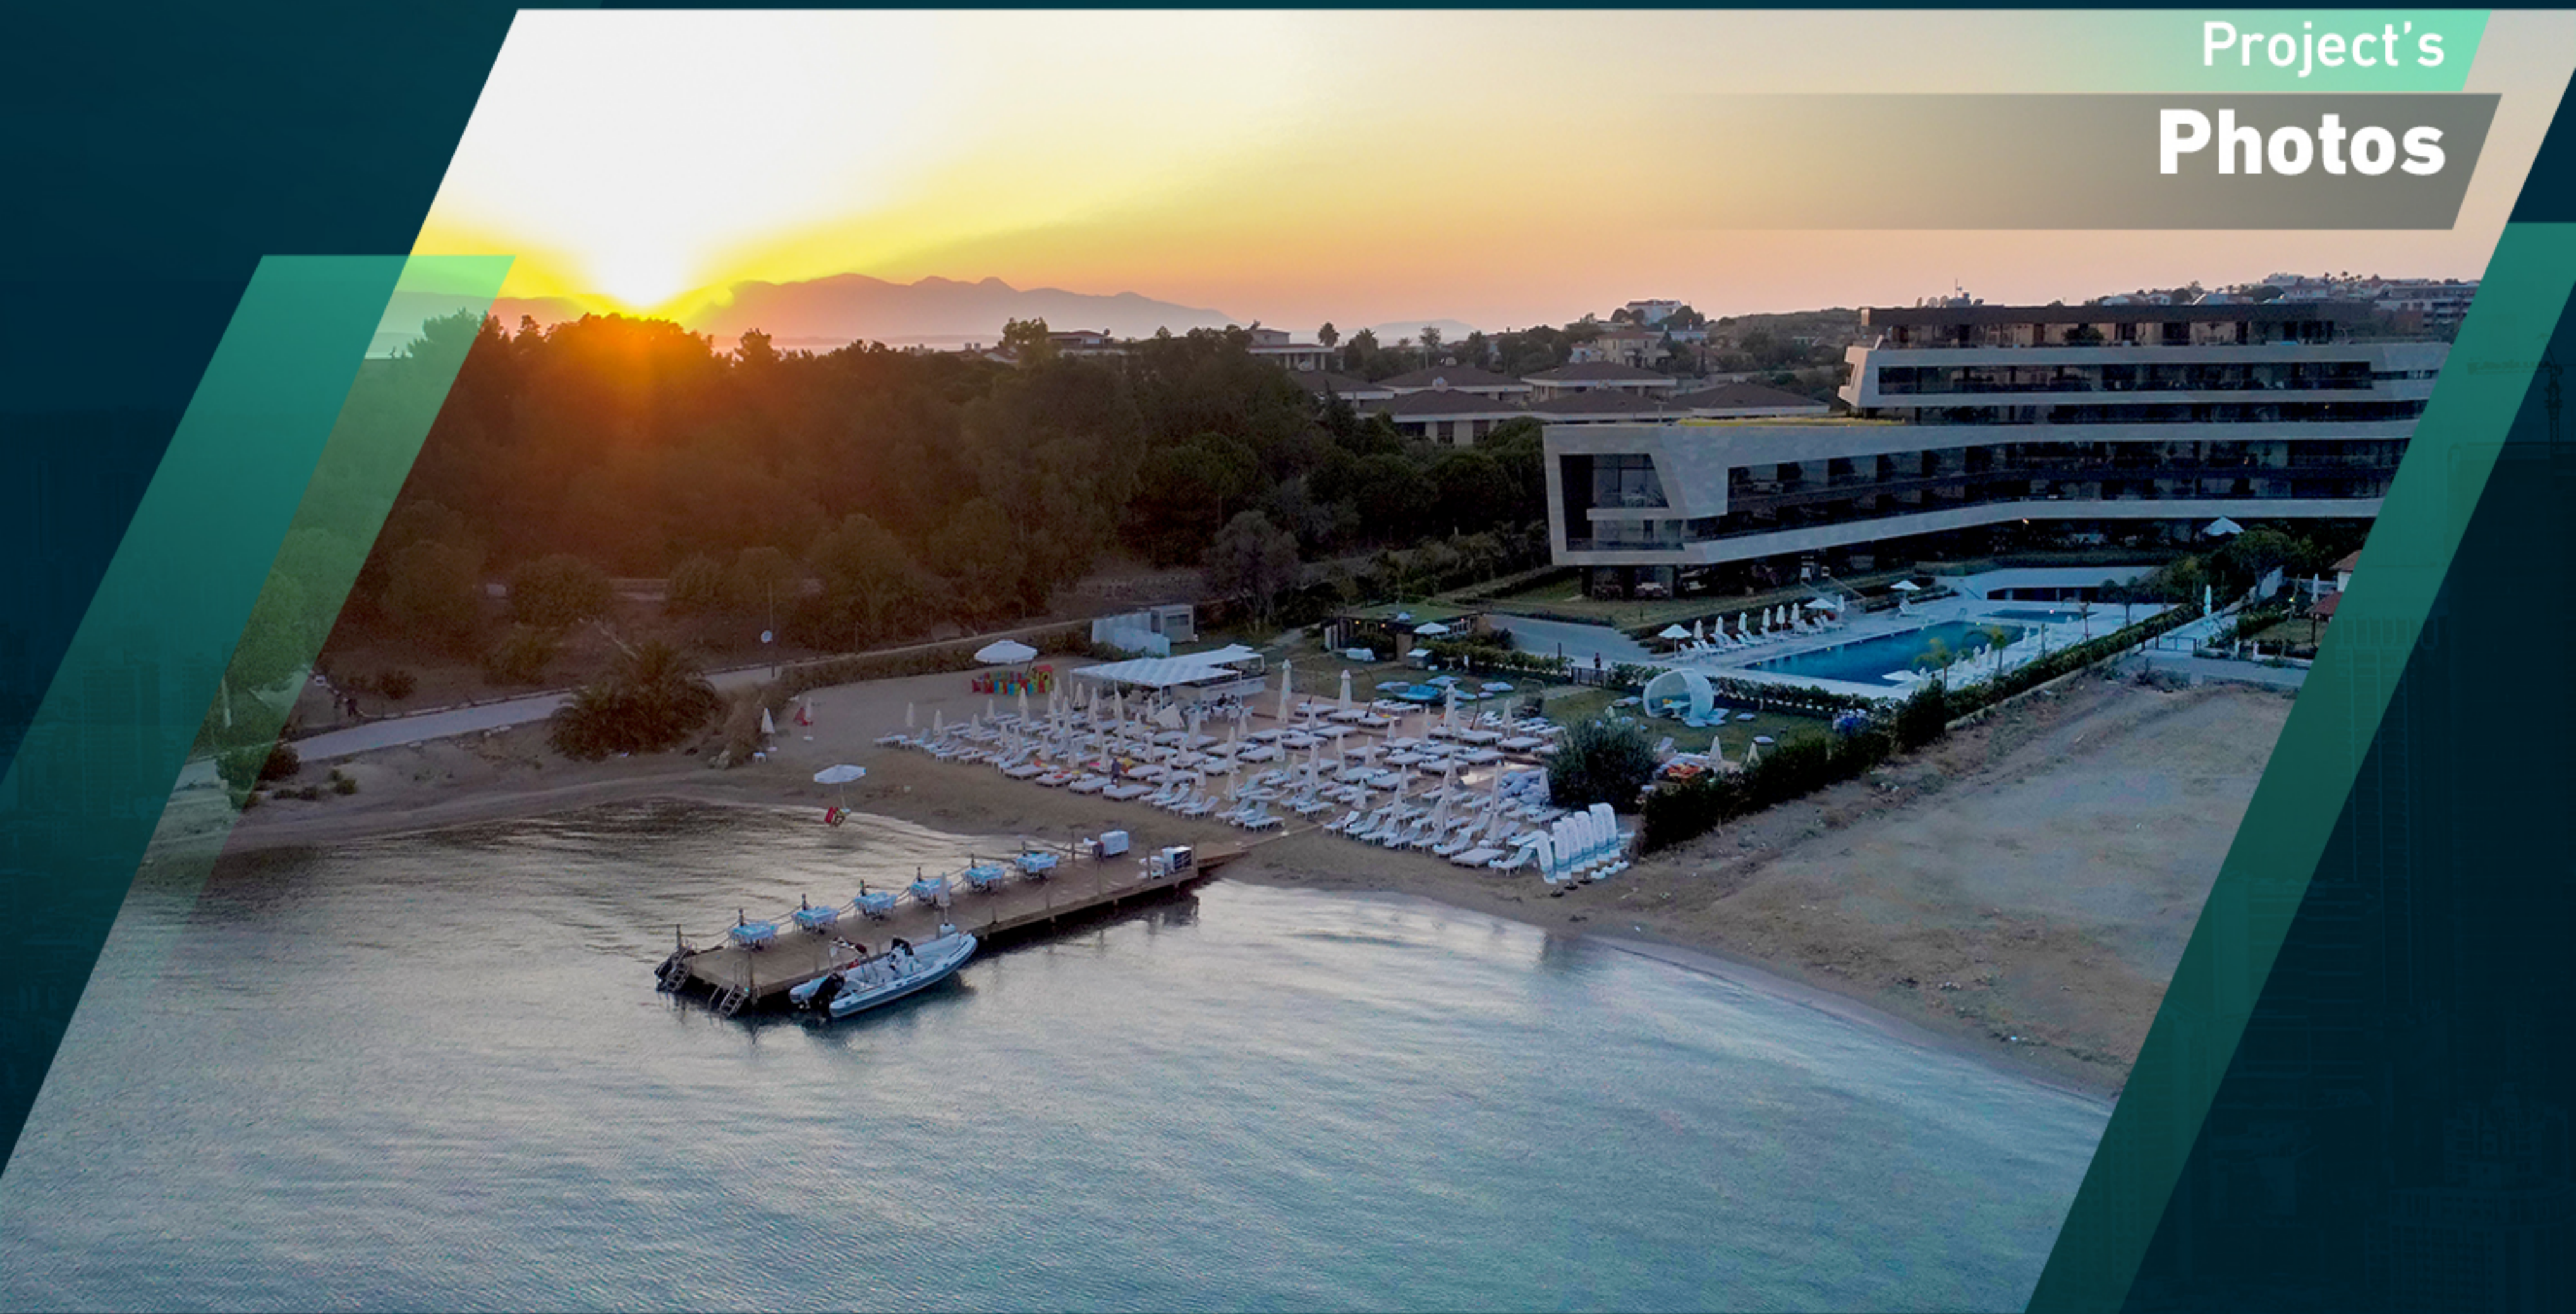

Project's
Photos