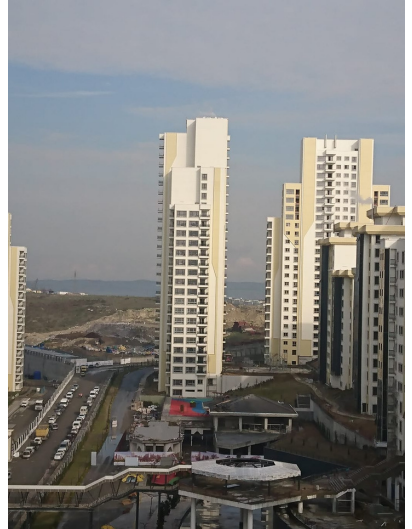

RIGHT HOME 10

righthome
real estate consultancy

The project was built on a land area of 450.000 square meters.

It consists of 9 blocks start from 8 to 15 floors, that contains 1850 apartments with more than 30 different styles, ranging from 2+1 to 4+1.

The project contains 33 shops to meet your needs.

High-quality materials used in this project, and each apartment is provided with, gas, oven, ventilator, and central heating system.

The project located on the European side of Istanbul, in Ispartakule\ Bahcesehir, the prestigious and sophisticated face of Istanbul and the new attraction for real estate investments.

Bahcesehir is known for its rapid urban developments and its growing projects. Also, it is characterized by its nature, gardens and green spaces.

The project is close to Kanal Istanbul, the highways, Ataturk International Airport, and Istanbul Third Airport.