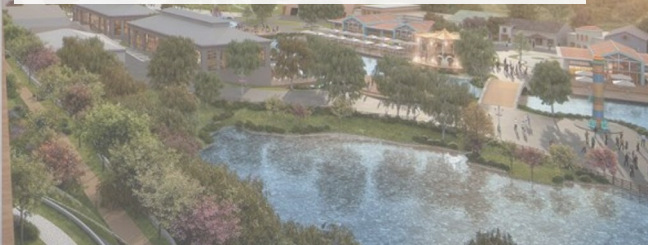

The project includes social facilities, playgrounds and green areas to fill your life with joyfulness.

The project located on the European side of Istanbul, in Basaksehir district, one of the most valuable points for real estate investments in Istanbul.

The project has social facilities that offer you the comfort and luxury life you have always dreamed of, such as a fully equipped gym, swimming pool, gardens, parking, restaurants and cafes.

righthome
real estate consultancy