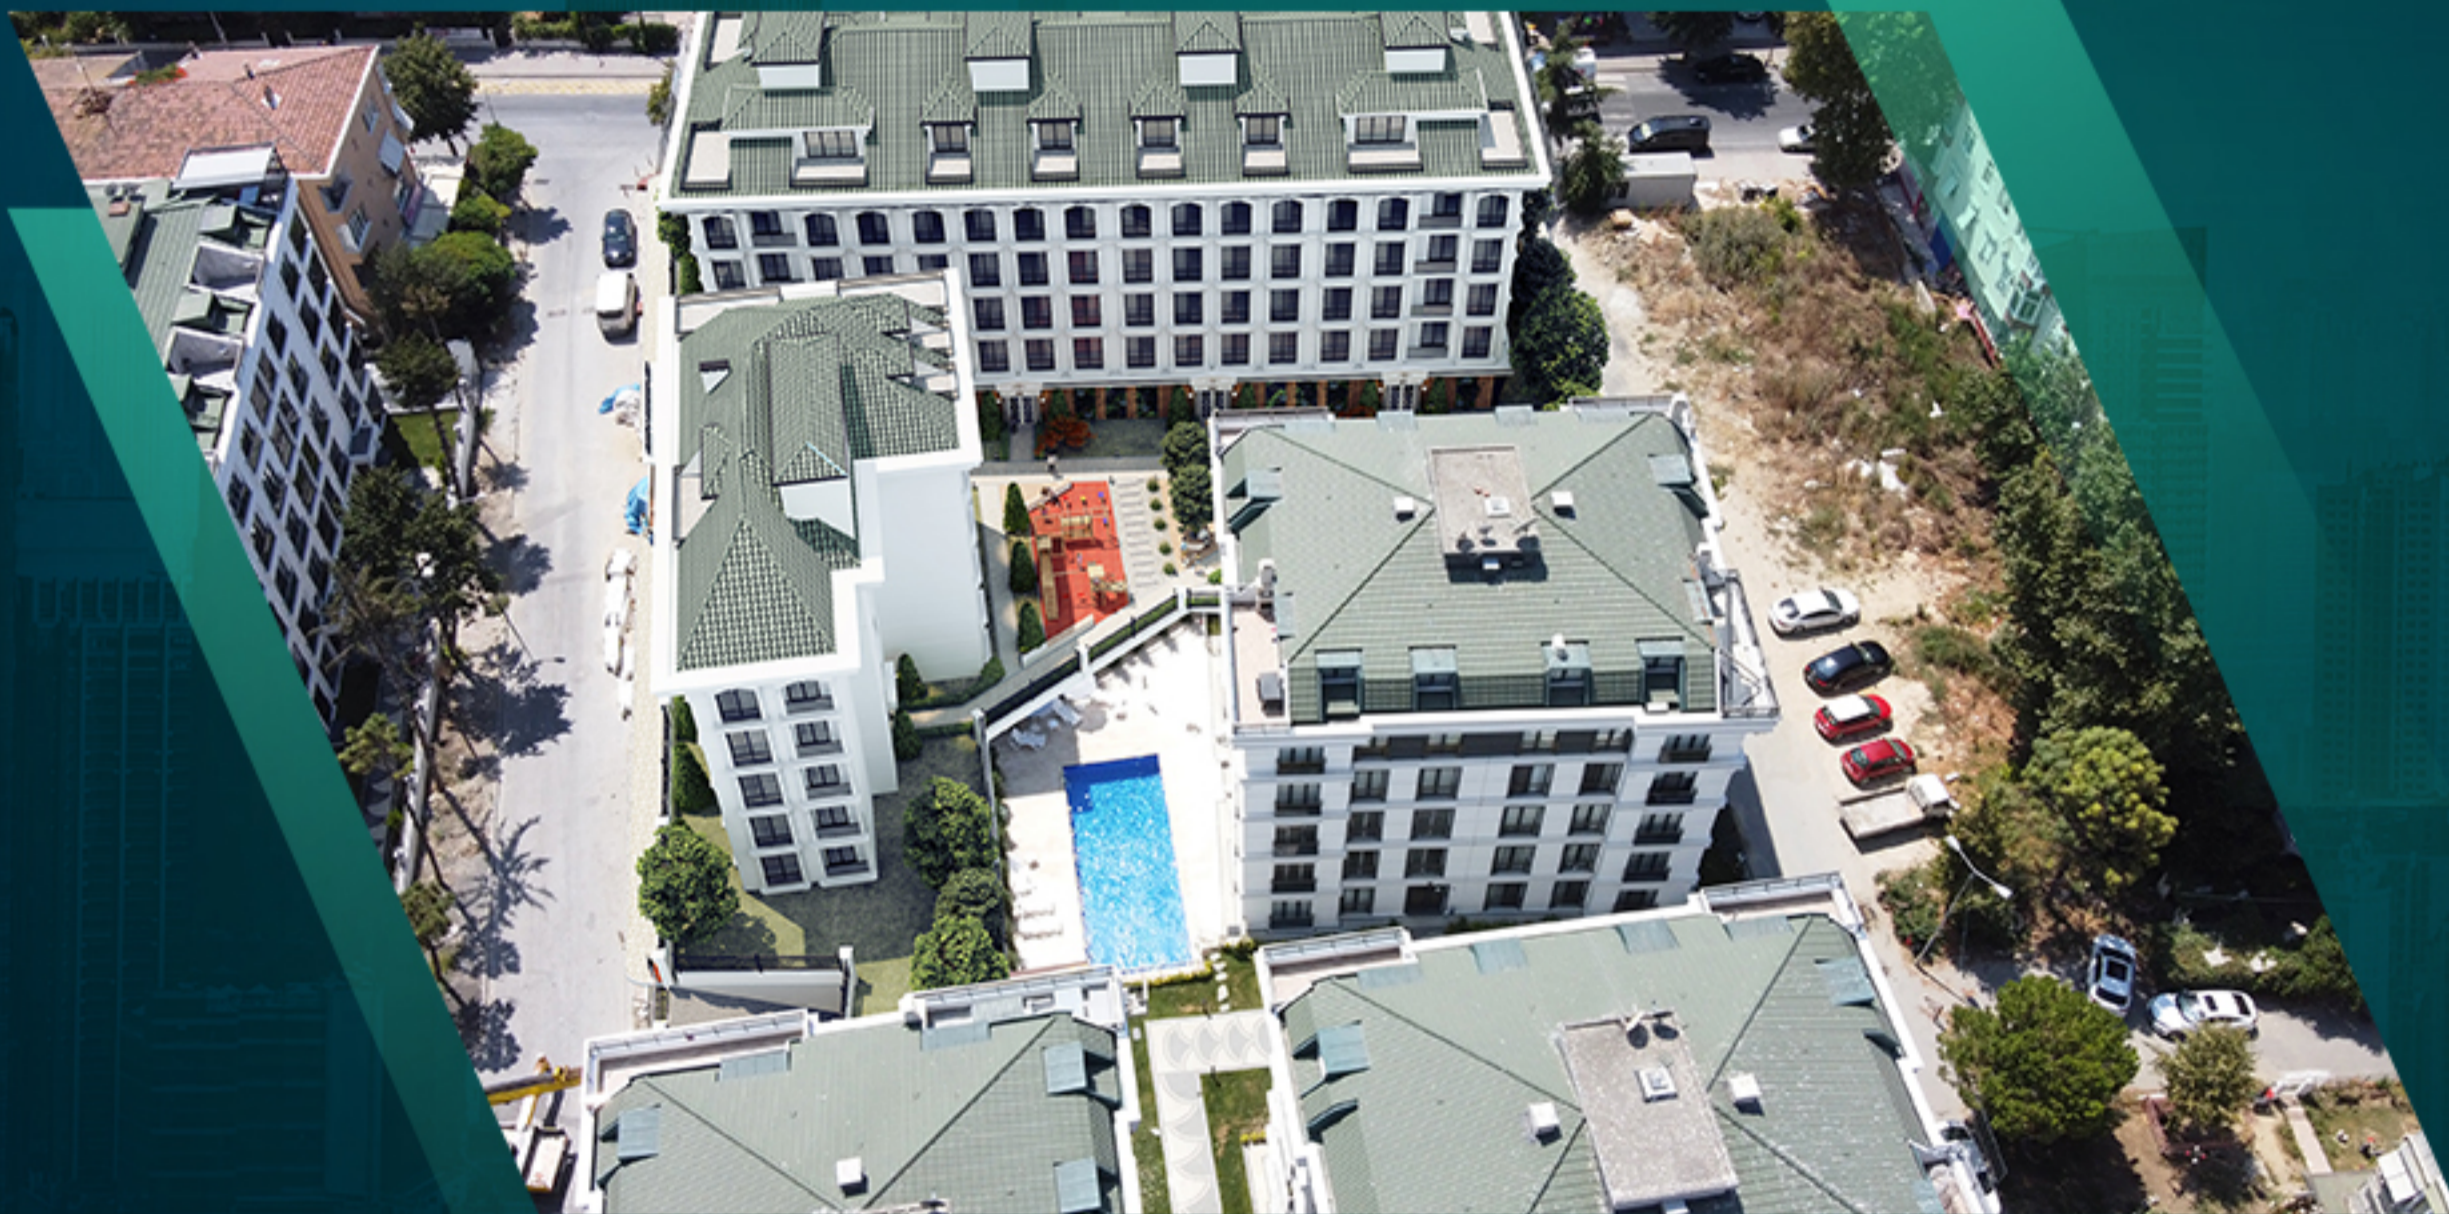

## Project Overview

Project area  
**5.000** M<sup>2</sup>

It is a housing and investment project built on a land area of 5000 square meters.

The project is just 50 meters from the coast of Buyukcekmece, which offers you a peaceful life near the sea.

Large residences full of happiness are waiting for you in the project.

The project offers modern architecture and designs with a charming sea view.

The project is suitable for housing, investing, and holidays.

## Project Site

The project is located in Buyukcekmece district on the European side of Istanbul. The unique and strategic location of the project near Buyukcekmece Lake, which offers you comfort and pleasure. All the stores, shopping points, private and government schools, preschools, kindergartens, banks, cafes, and restaurants are just at a one-step distance to the project.