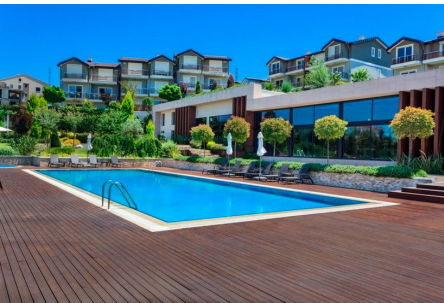

# RIGHT HOME 142

**right**home  
real estate consultancy

The project was built on a land area of 40.000 square meters. 35.000 square meters of this area is reserved for landscaping. The landscaping areas include private gardens and plenty of green spaces.

The project has a total of 74 villas with garden and duplexe apartments. The houses are designed as 3+1, 4+1, 5+1 and the sizes ranging between 180 square meters to 246 square meters.

The project located in the heart of nature, close to the city of Yalova, near the eastern coast of Marmara Sea. Yalova is considered as one of the most attractive city for tourists.

The project has social facilities that offer you the comfort and luxury life you have always dreamed of, such as gardens and swimming pools.