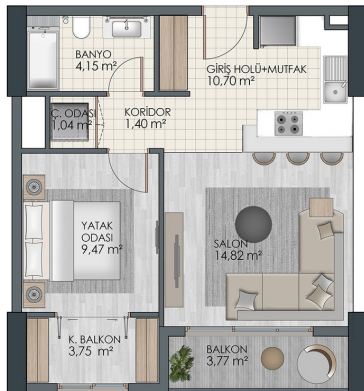

FLOOR PLANS

1+1