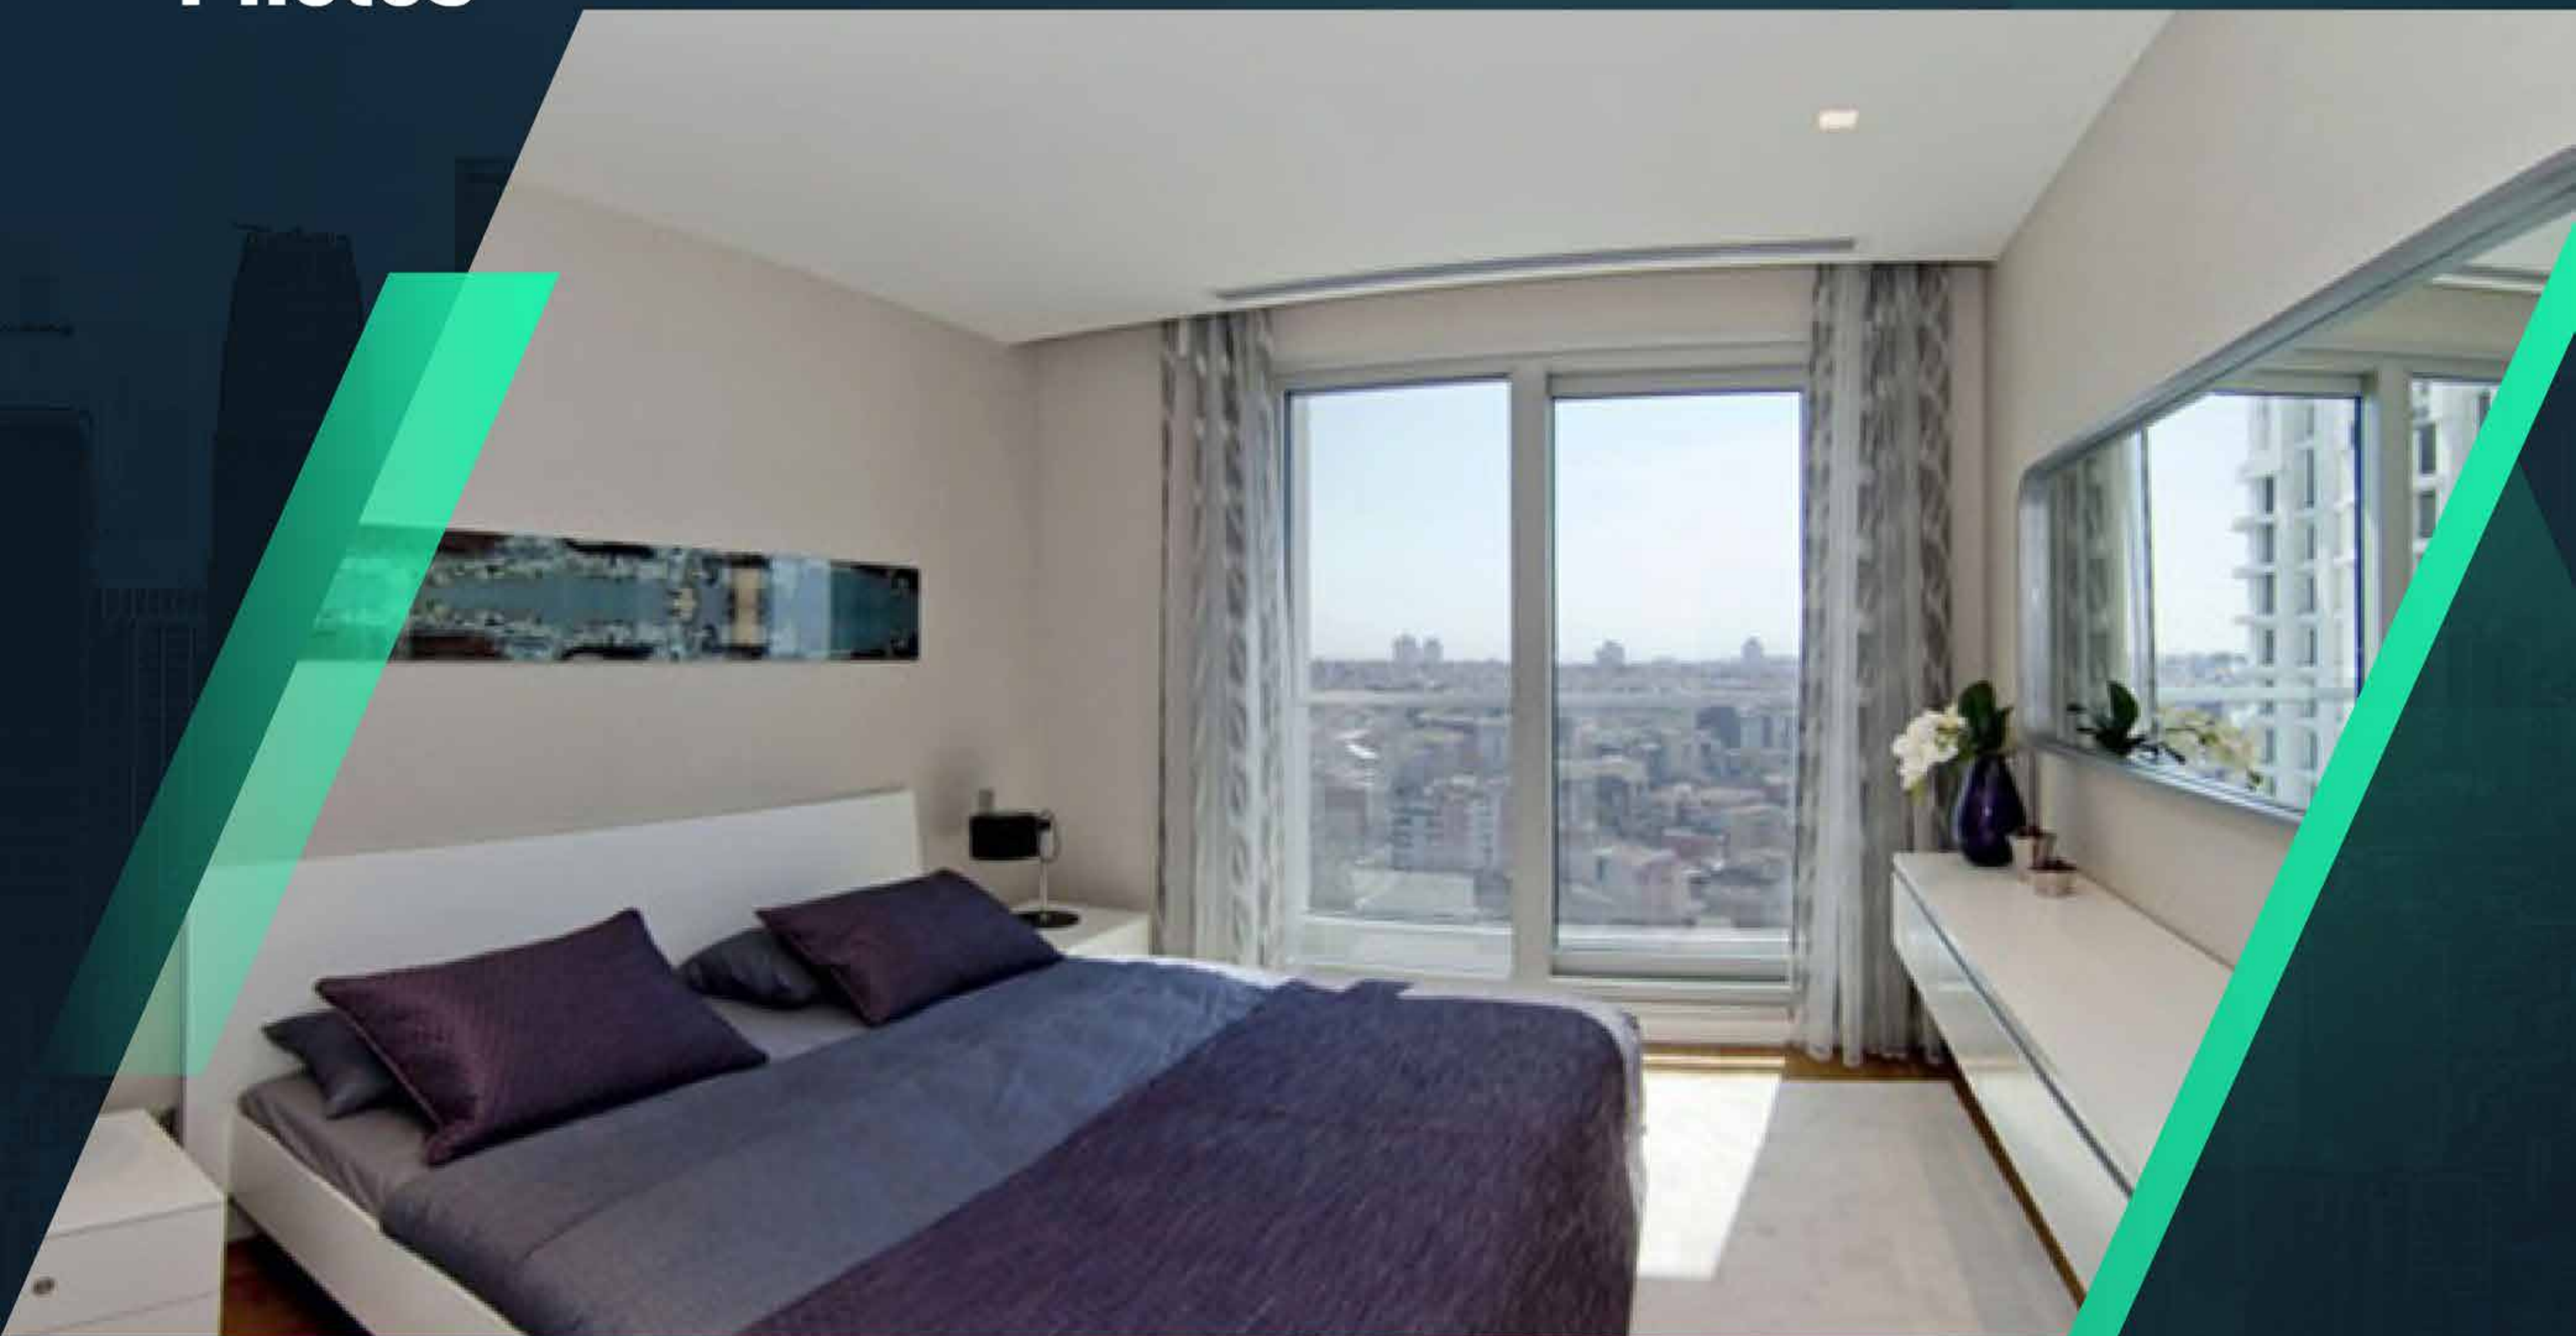

Project

Photos