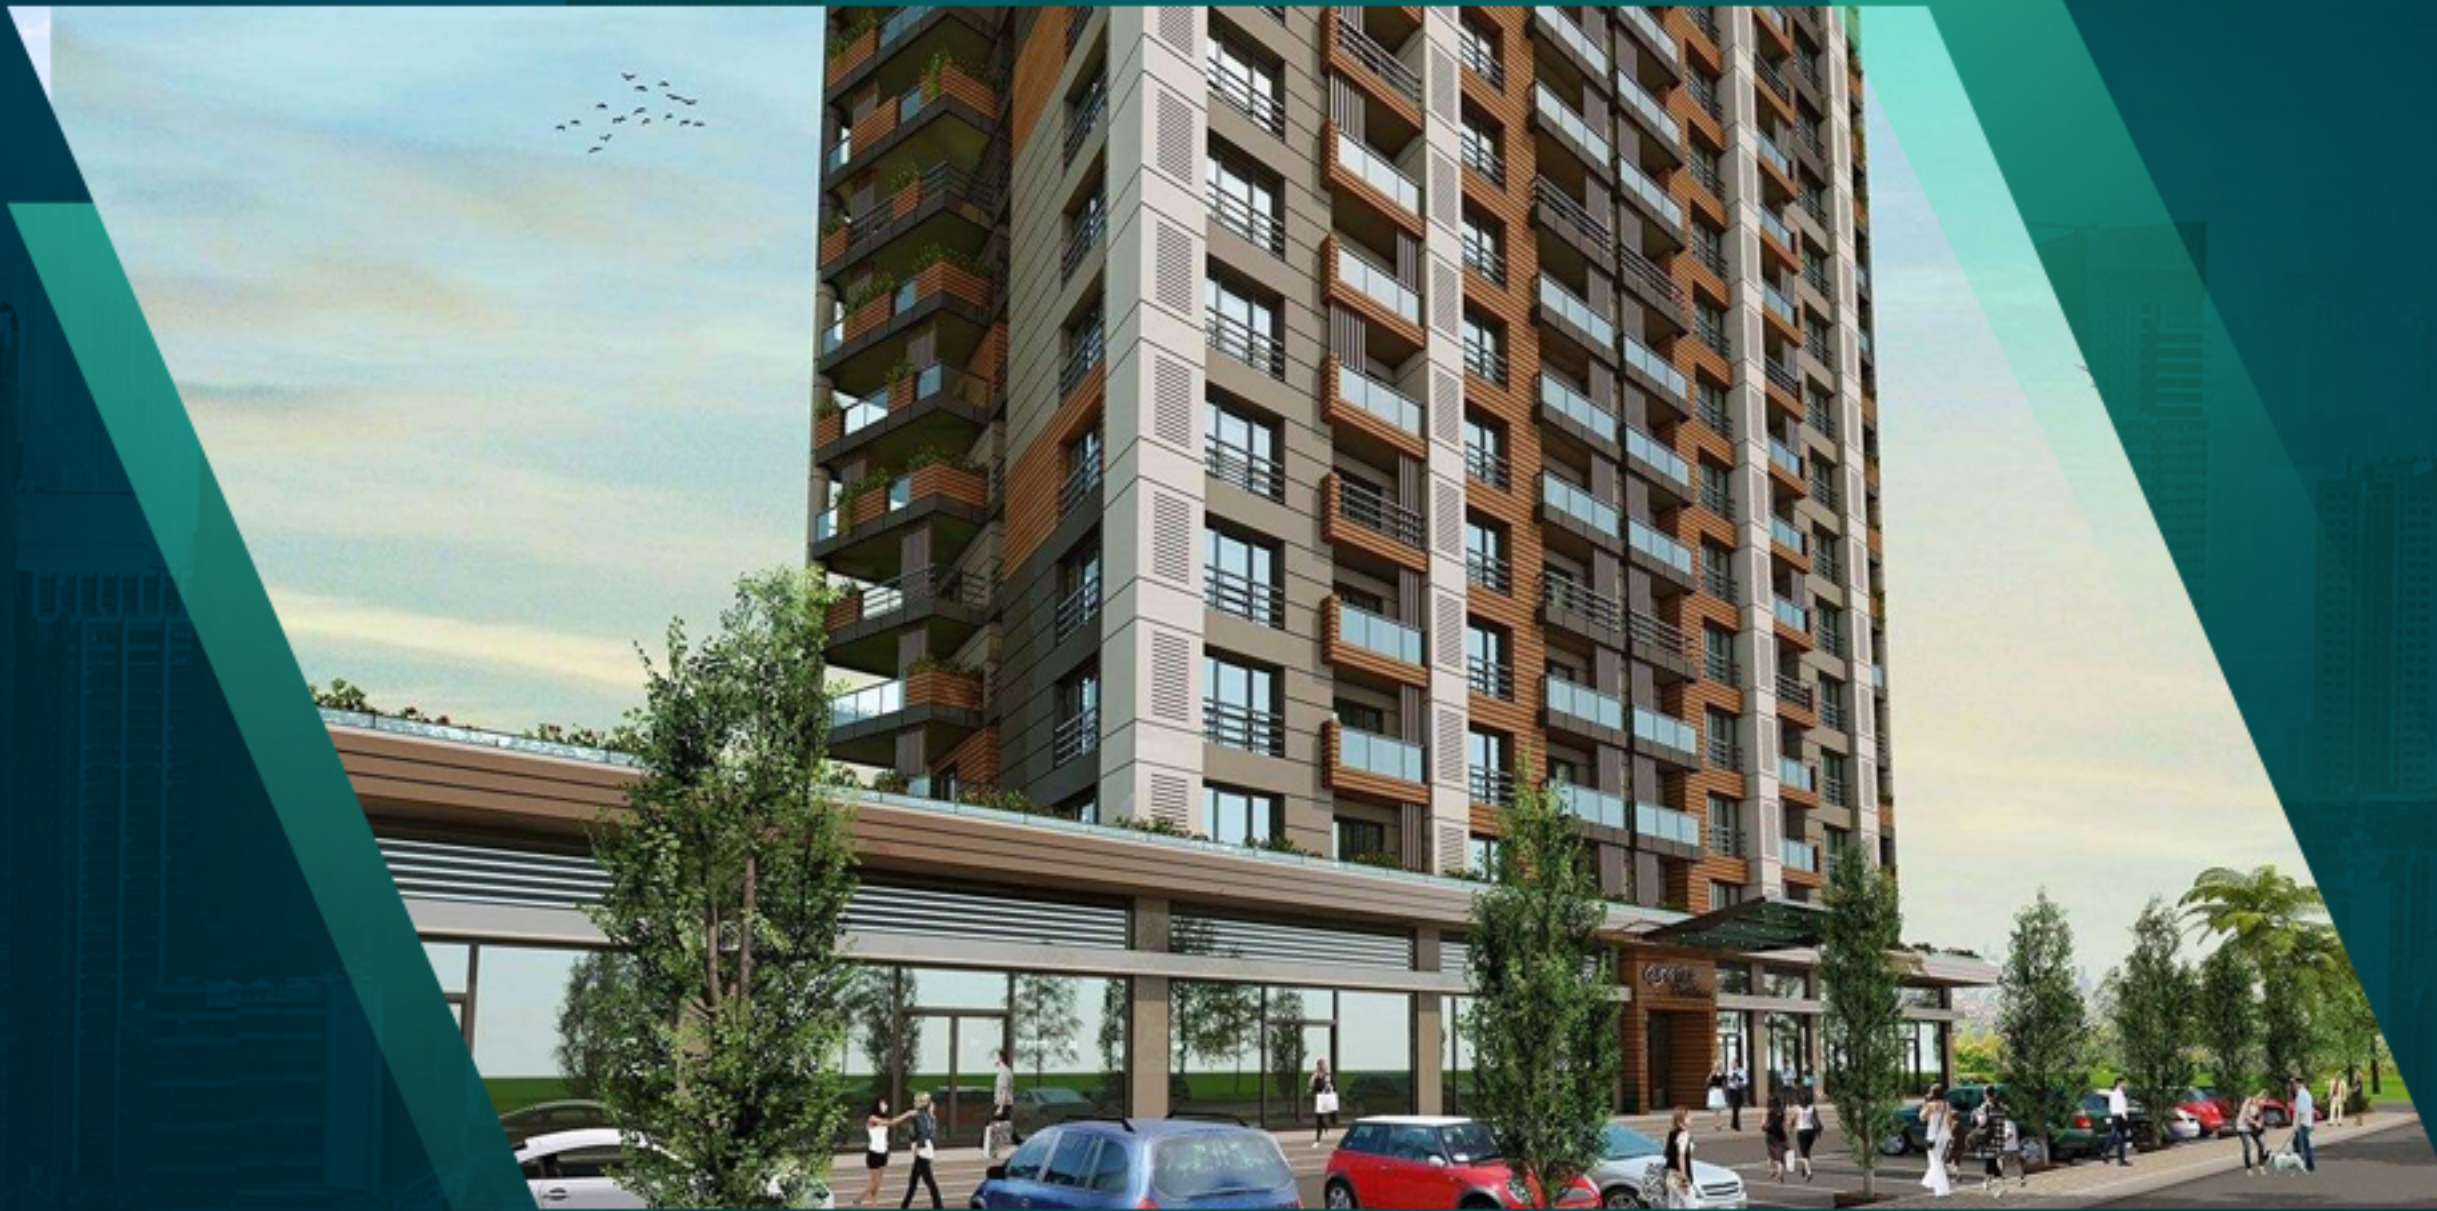

Project Overview

Project area
3.000 M²

It is a residential project built on a land area of 3.000 square meters.

The project consists of a single building includes 93 residential units ranging from 1+1 to 2+1, with areas ranging from 75 square meters to 115 square meters, in addition to 11 commercial units.