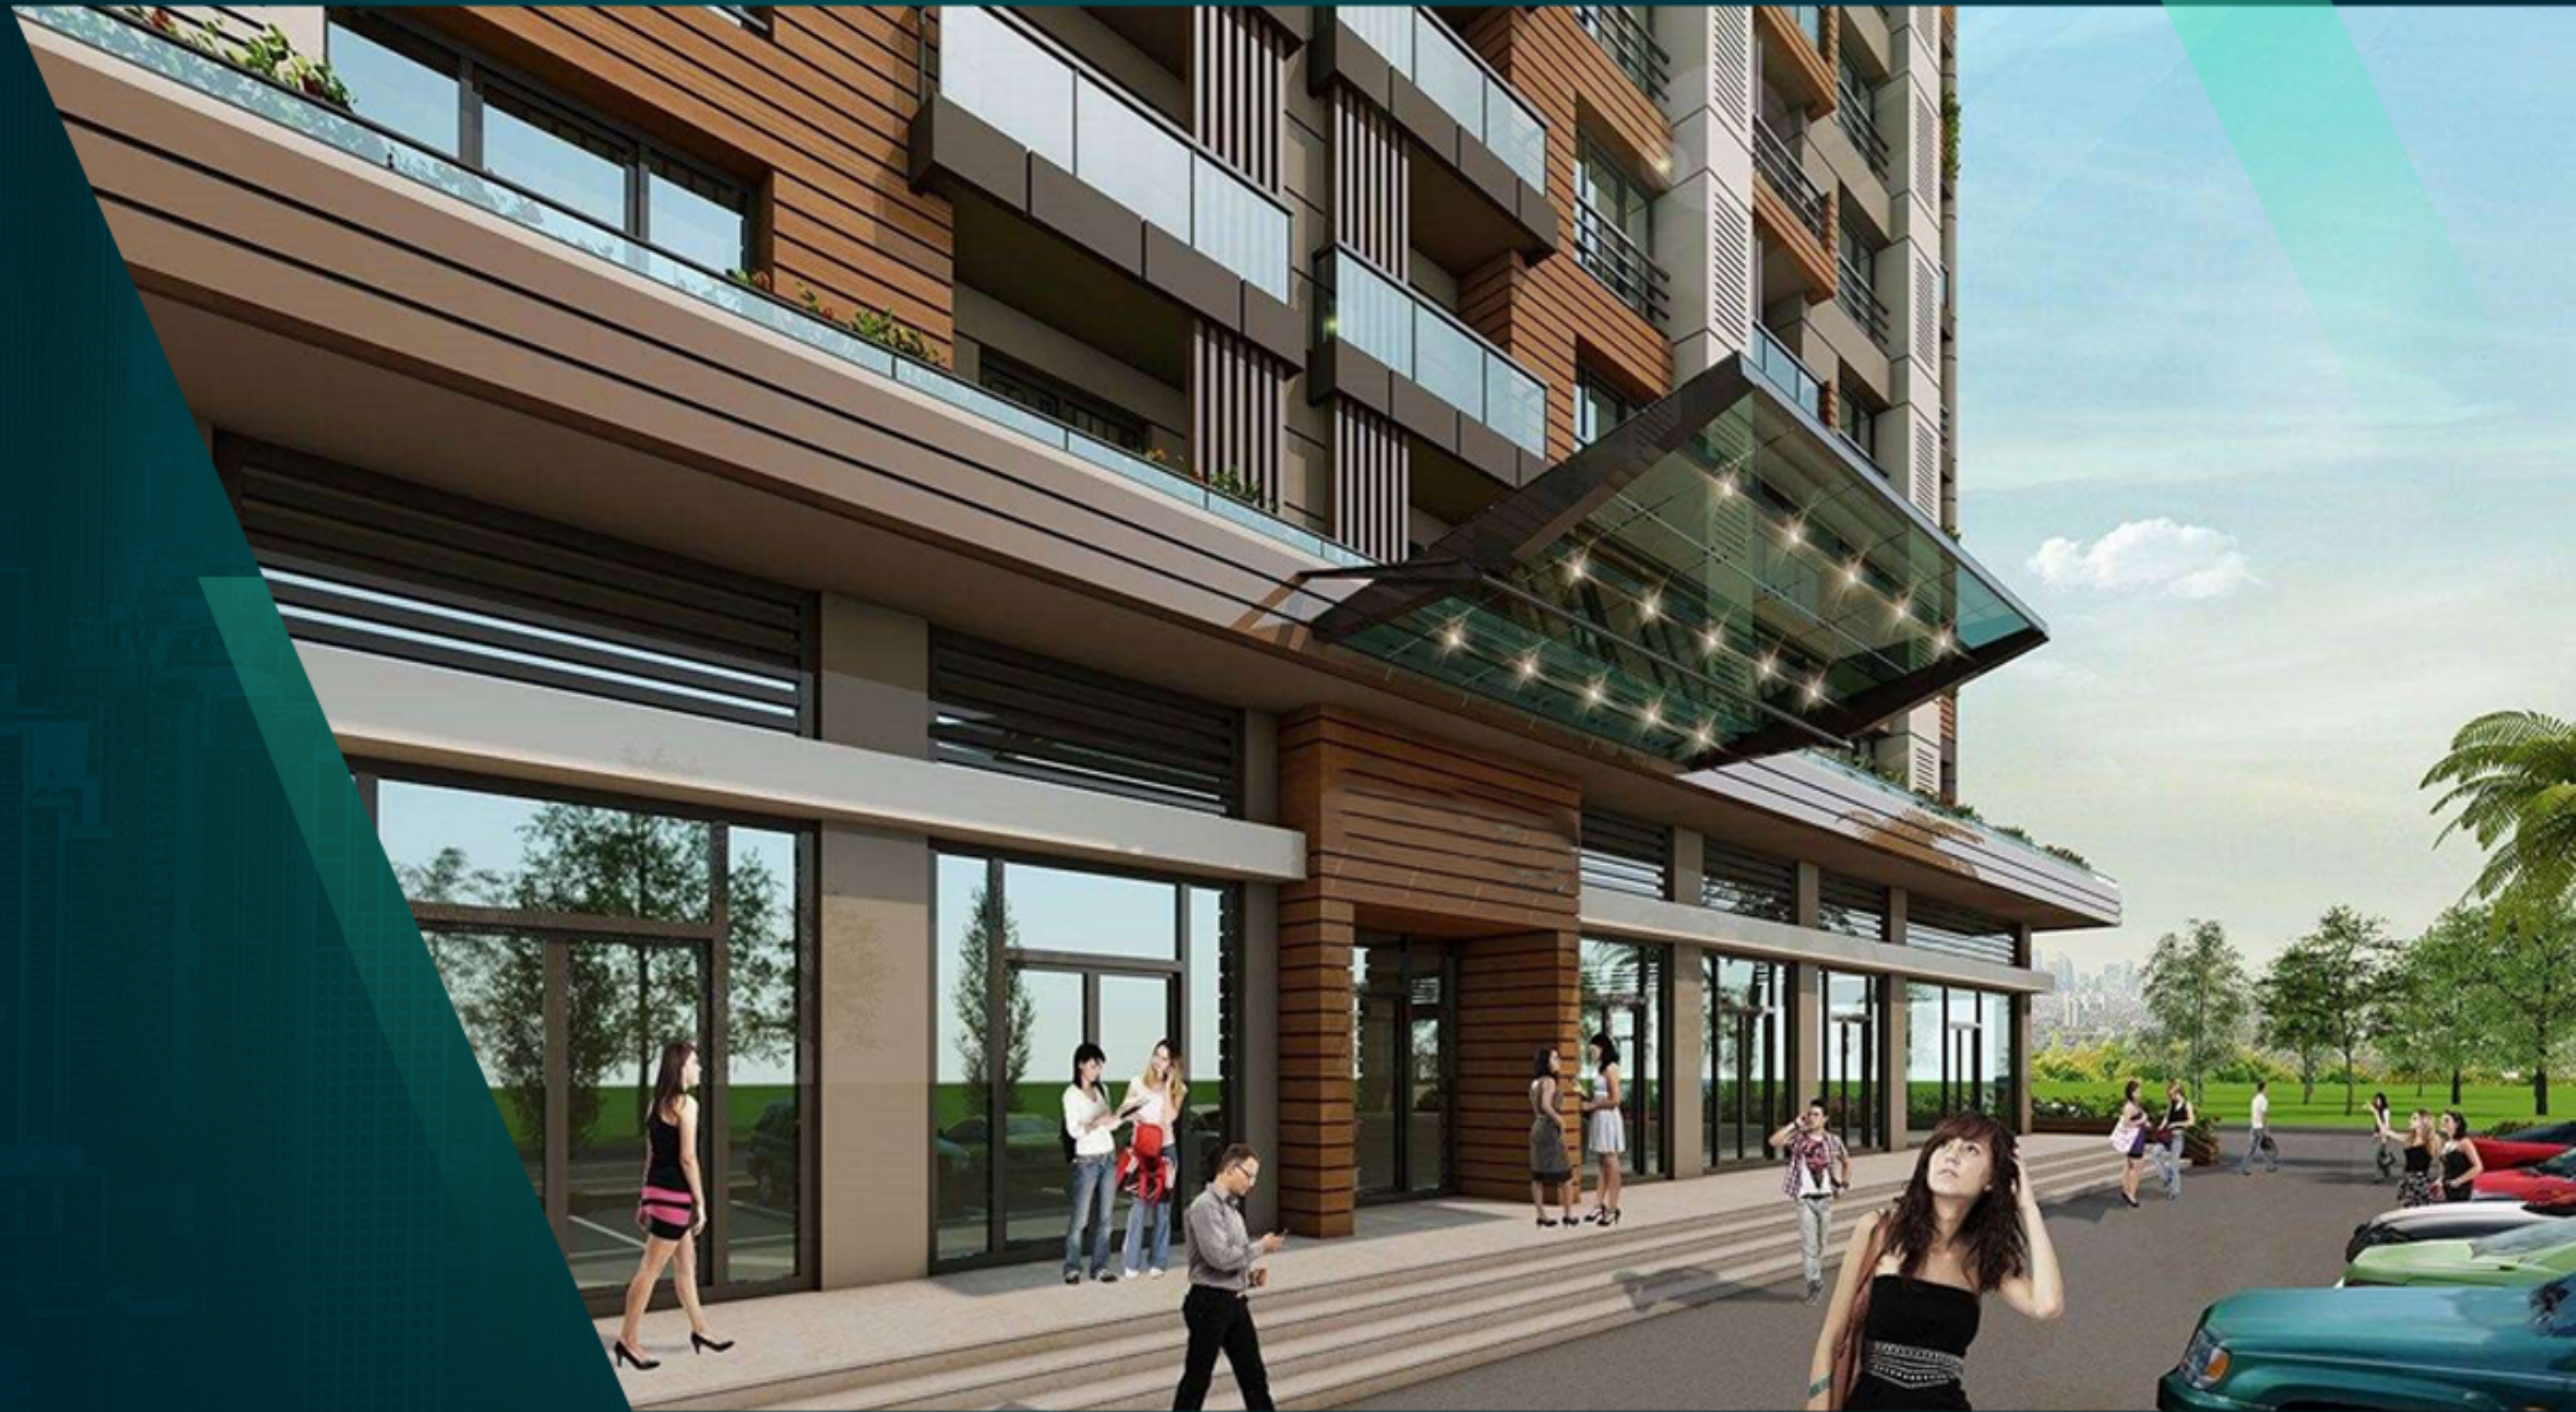

Project's Features

Garage

Elevator

Security