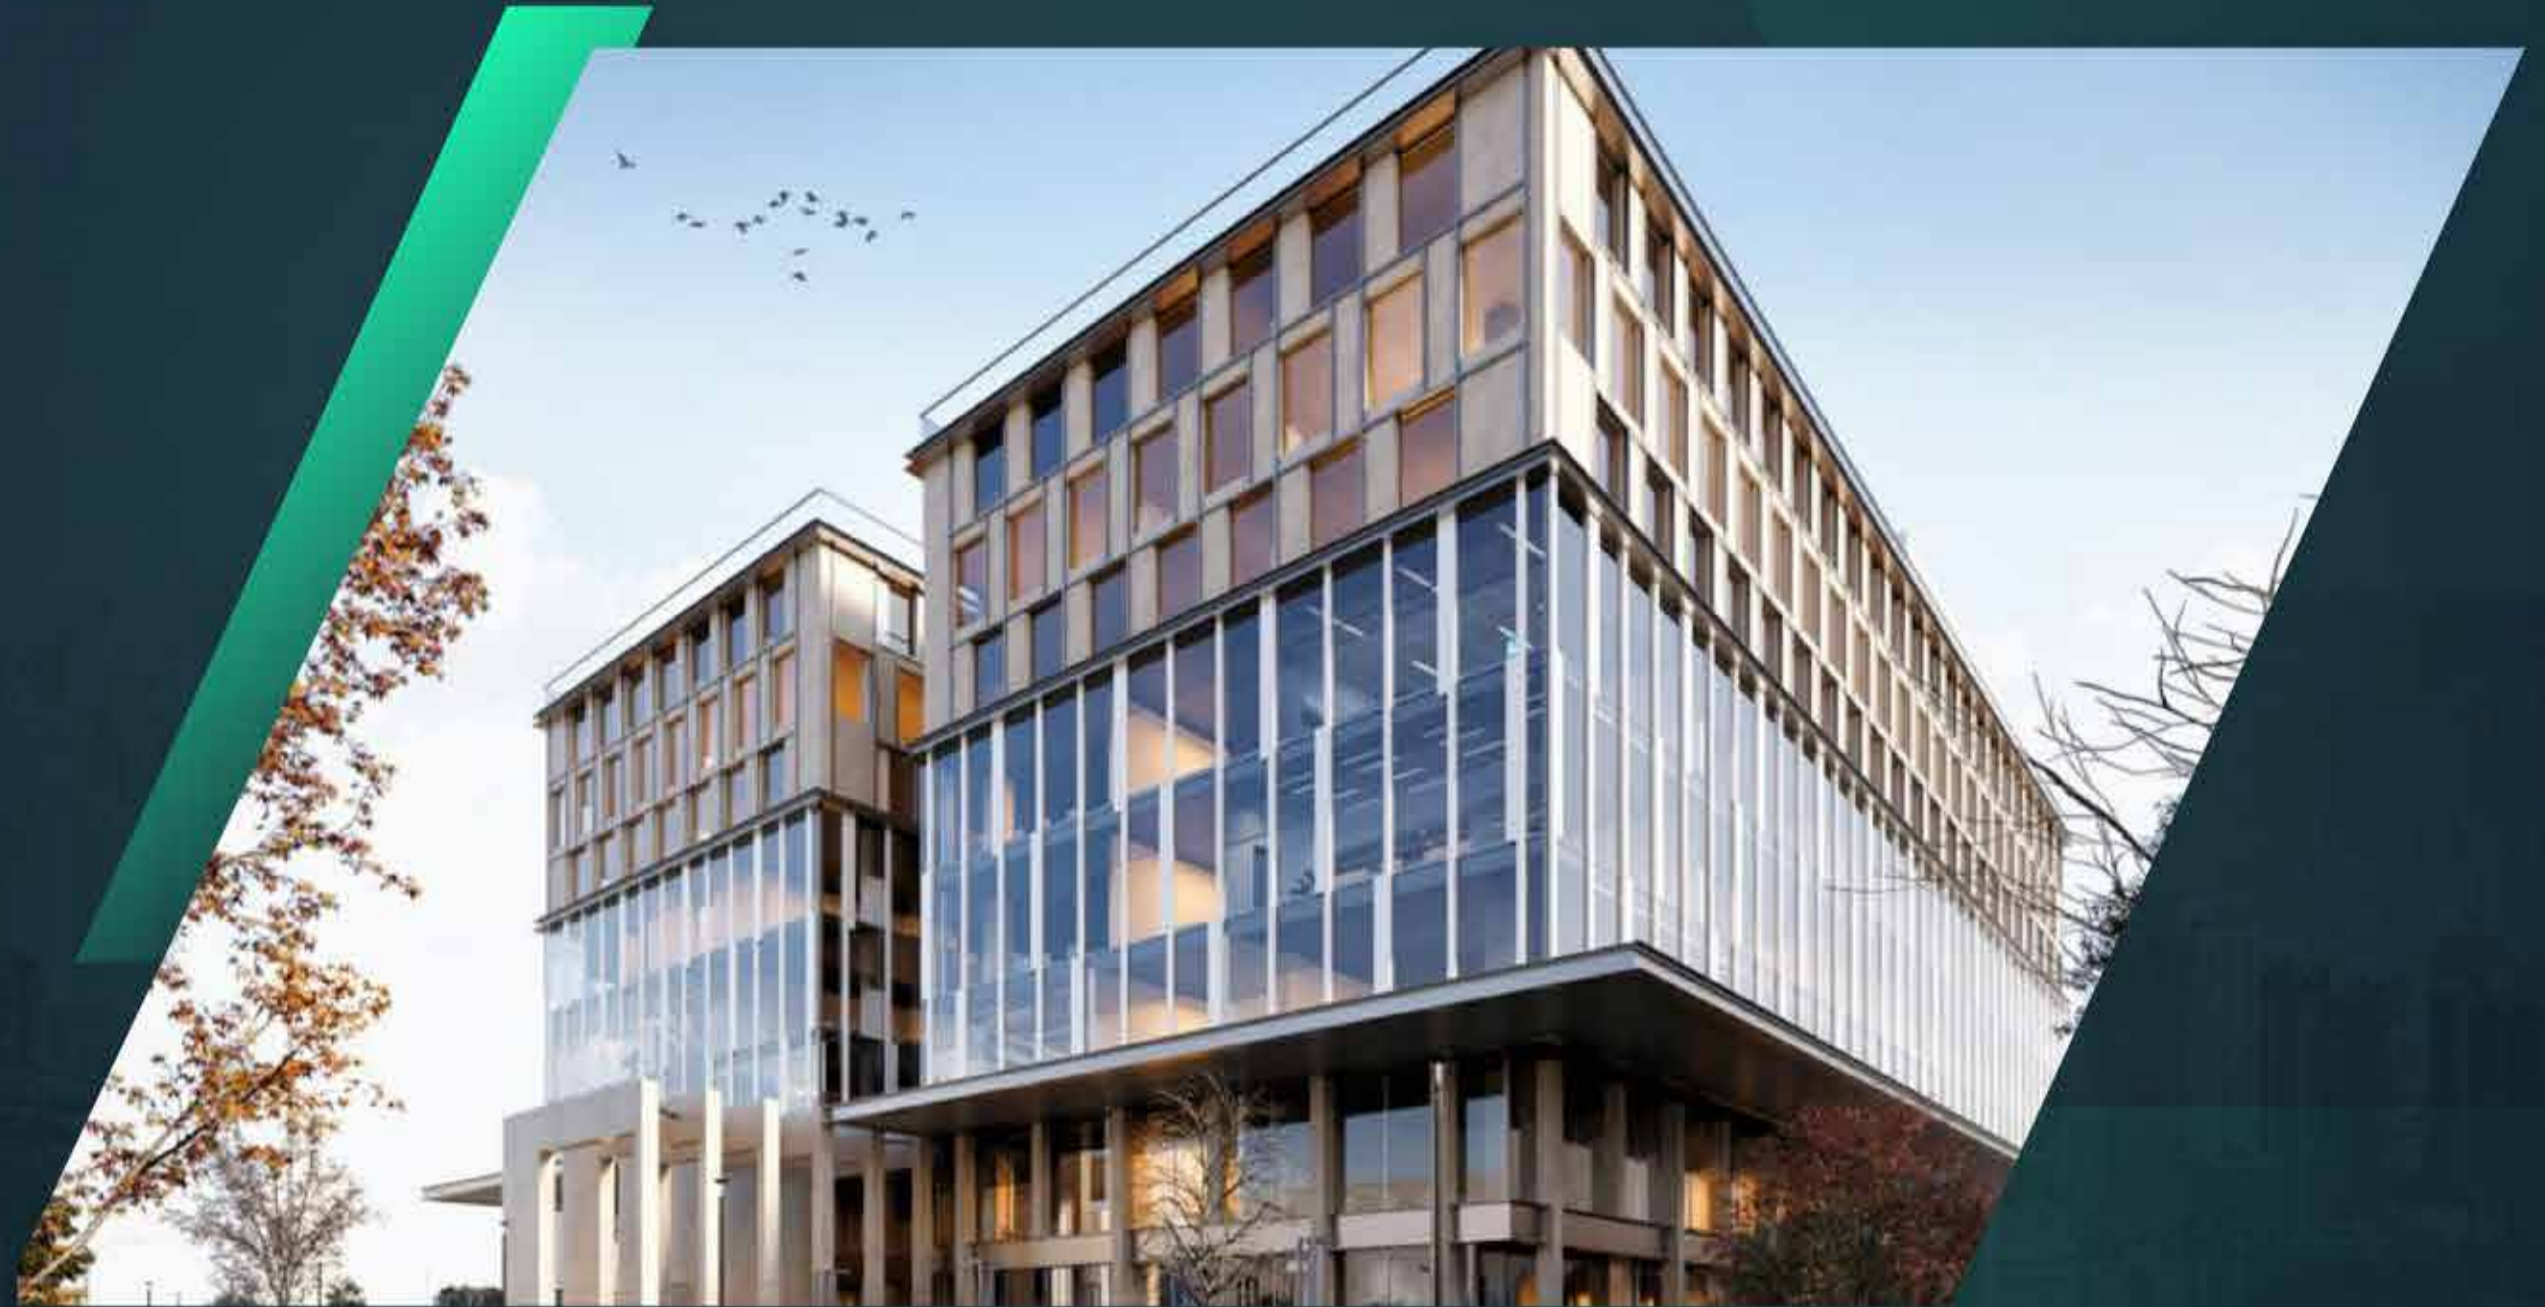

This project owns one of the most important and vital sites for modern projects in European Istanbul, and it is located in the Beylikduzu area, overlooking Buyuk Atekmece. It is one of the most important residential investment projects in Istanbul

Project

Overview

It is one of the most important residential investment projects in Istanbul. It is built on a plot of land with an area of 9,600 square meters, and a built-up area of 39,000 square meters. It offers villas, apartments, and commercial units for sale. This project consists of 111 apartments, 128 commercial offices, and 17 commercial stores. It offers apartments of different types, from 0 + 1 to 1 + 4.