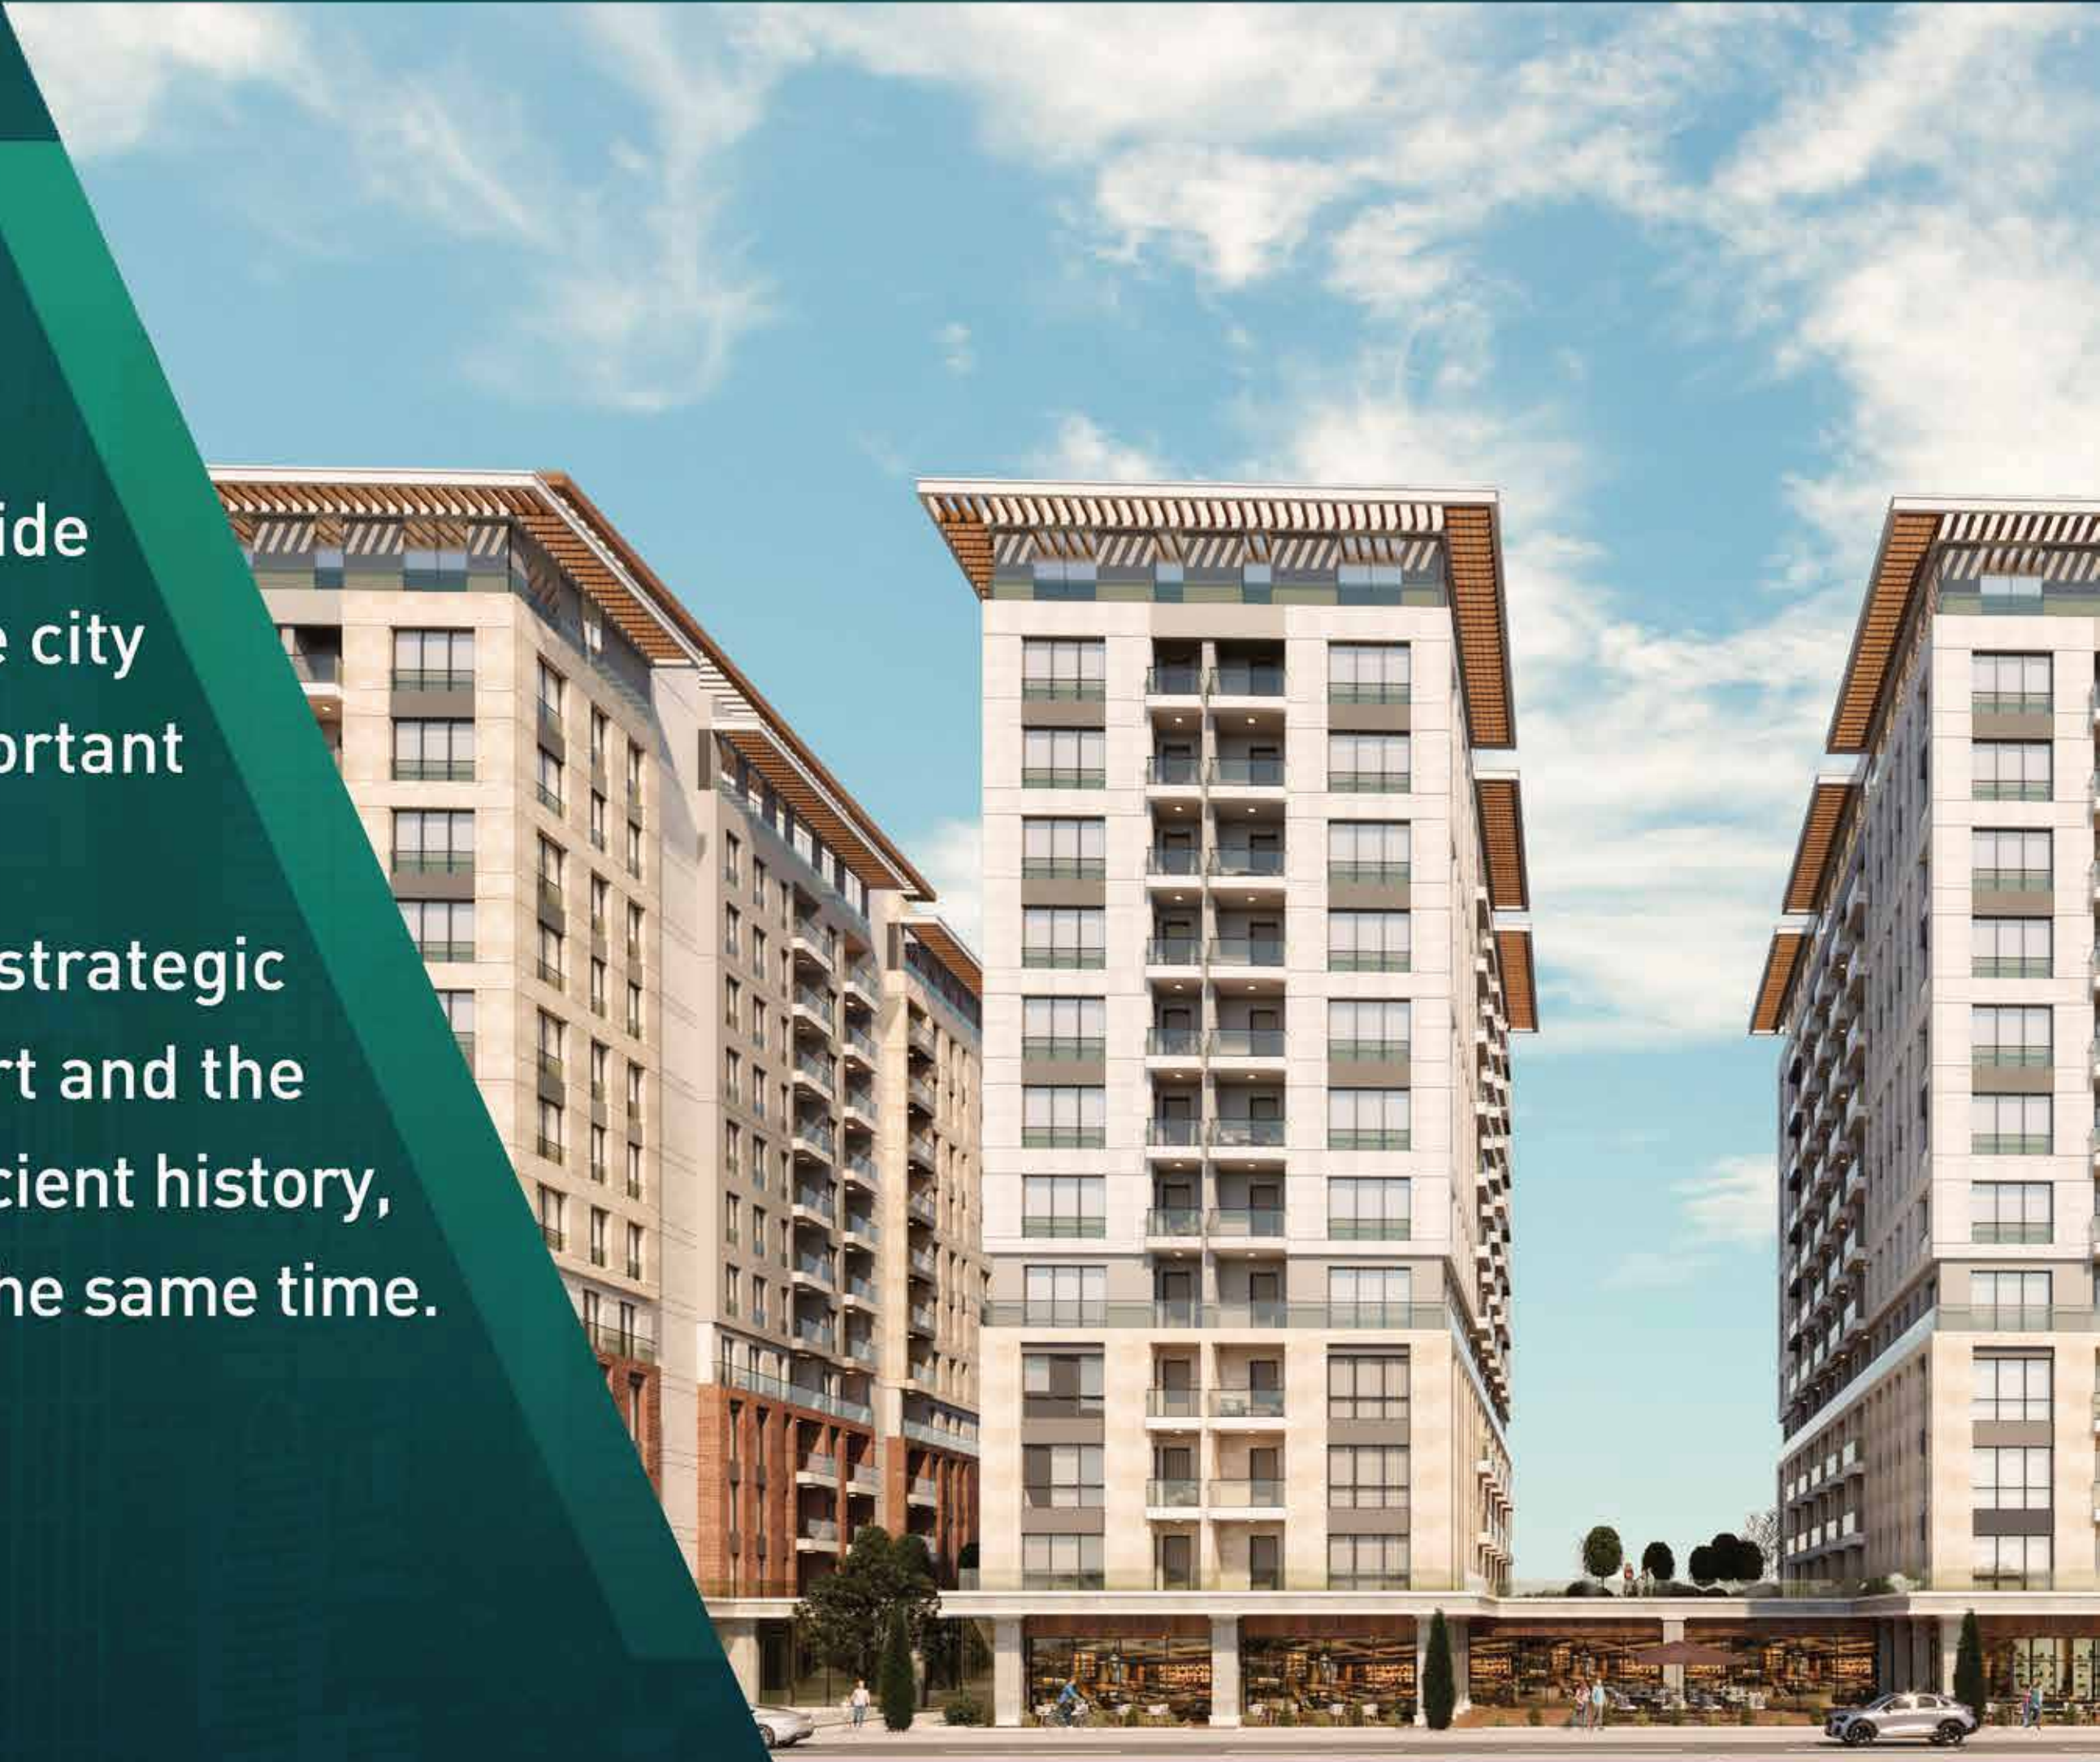

Project Site

The project is located in Zeytinburnu, on the European side of Istanbul, which is close to the city center and one of the most important main areas in the city.

The area is distinguished by its strategic location between Ataturk Airport and the old city center, as it combines ancient history, modernity, and development at the same time.