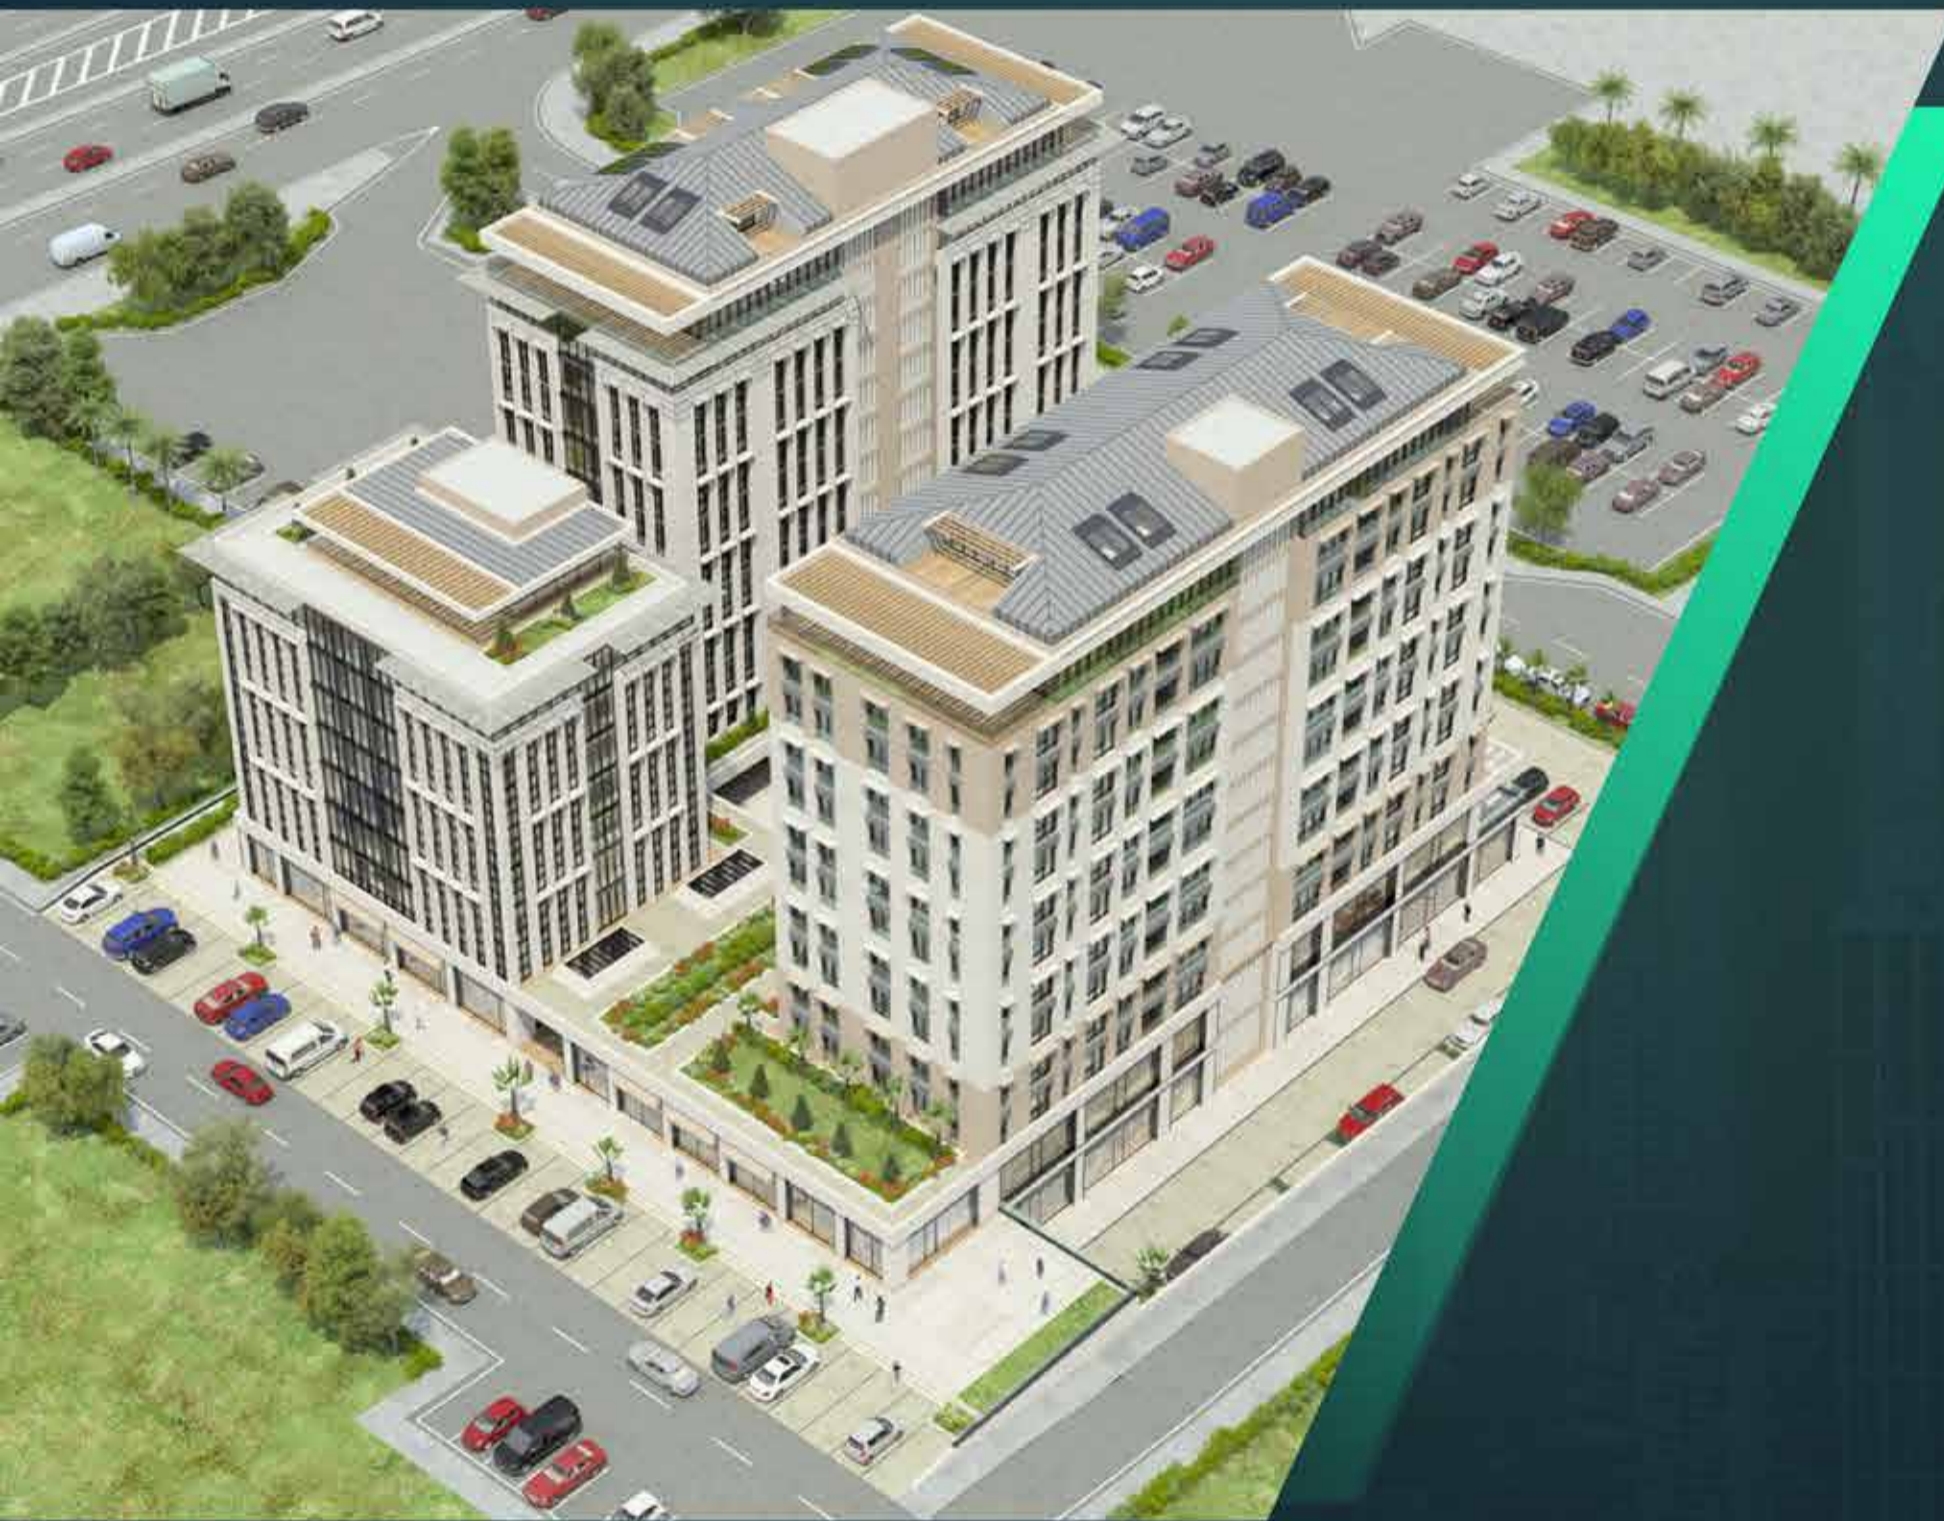

This project is built on a 35,100 square meters area, it consists of three towers, 10 floors each.. Two residential towers, including apartments from 2 bedrooms up to 3 bedrooms, while the third tower is a commercial one that includes offices and is six floors high.

Project Overview

The project is completely adjacent to the E5 highway, which is considered the main vein of Istanbul. This project is considered an investment as it is surrounded by a large number of service centers and commercial malls, the most important of which is Marmara Park Mall, Perla Vista Mall, also many hospitals such as Beylikduzu Governmental Hospital, Medicana Hospital, and MedLife Hospital.